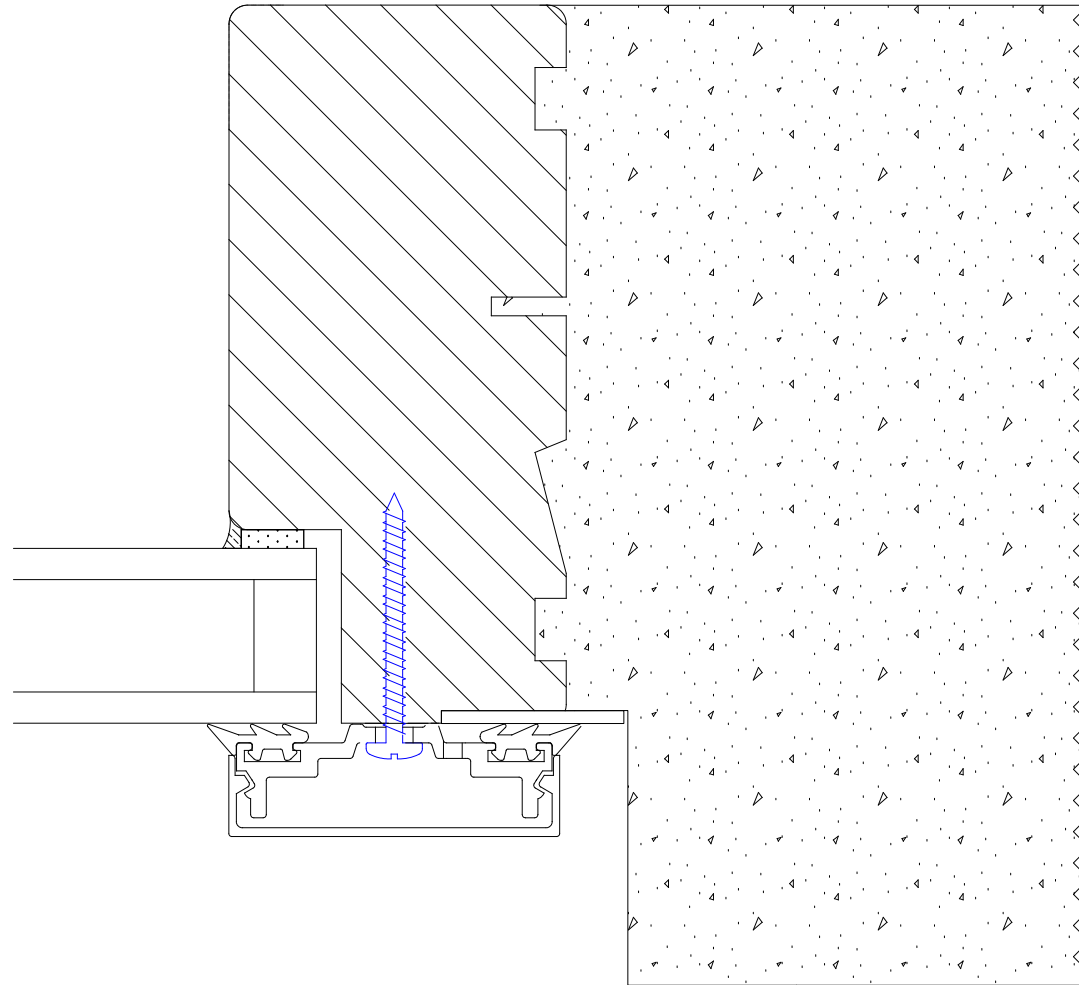

Ísteyptir Lux gluggar

— / — / — 10-12mm